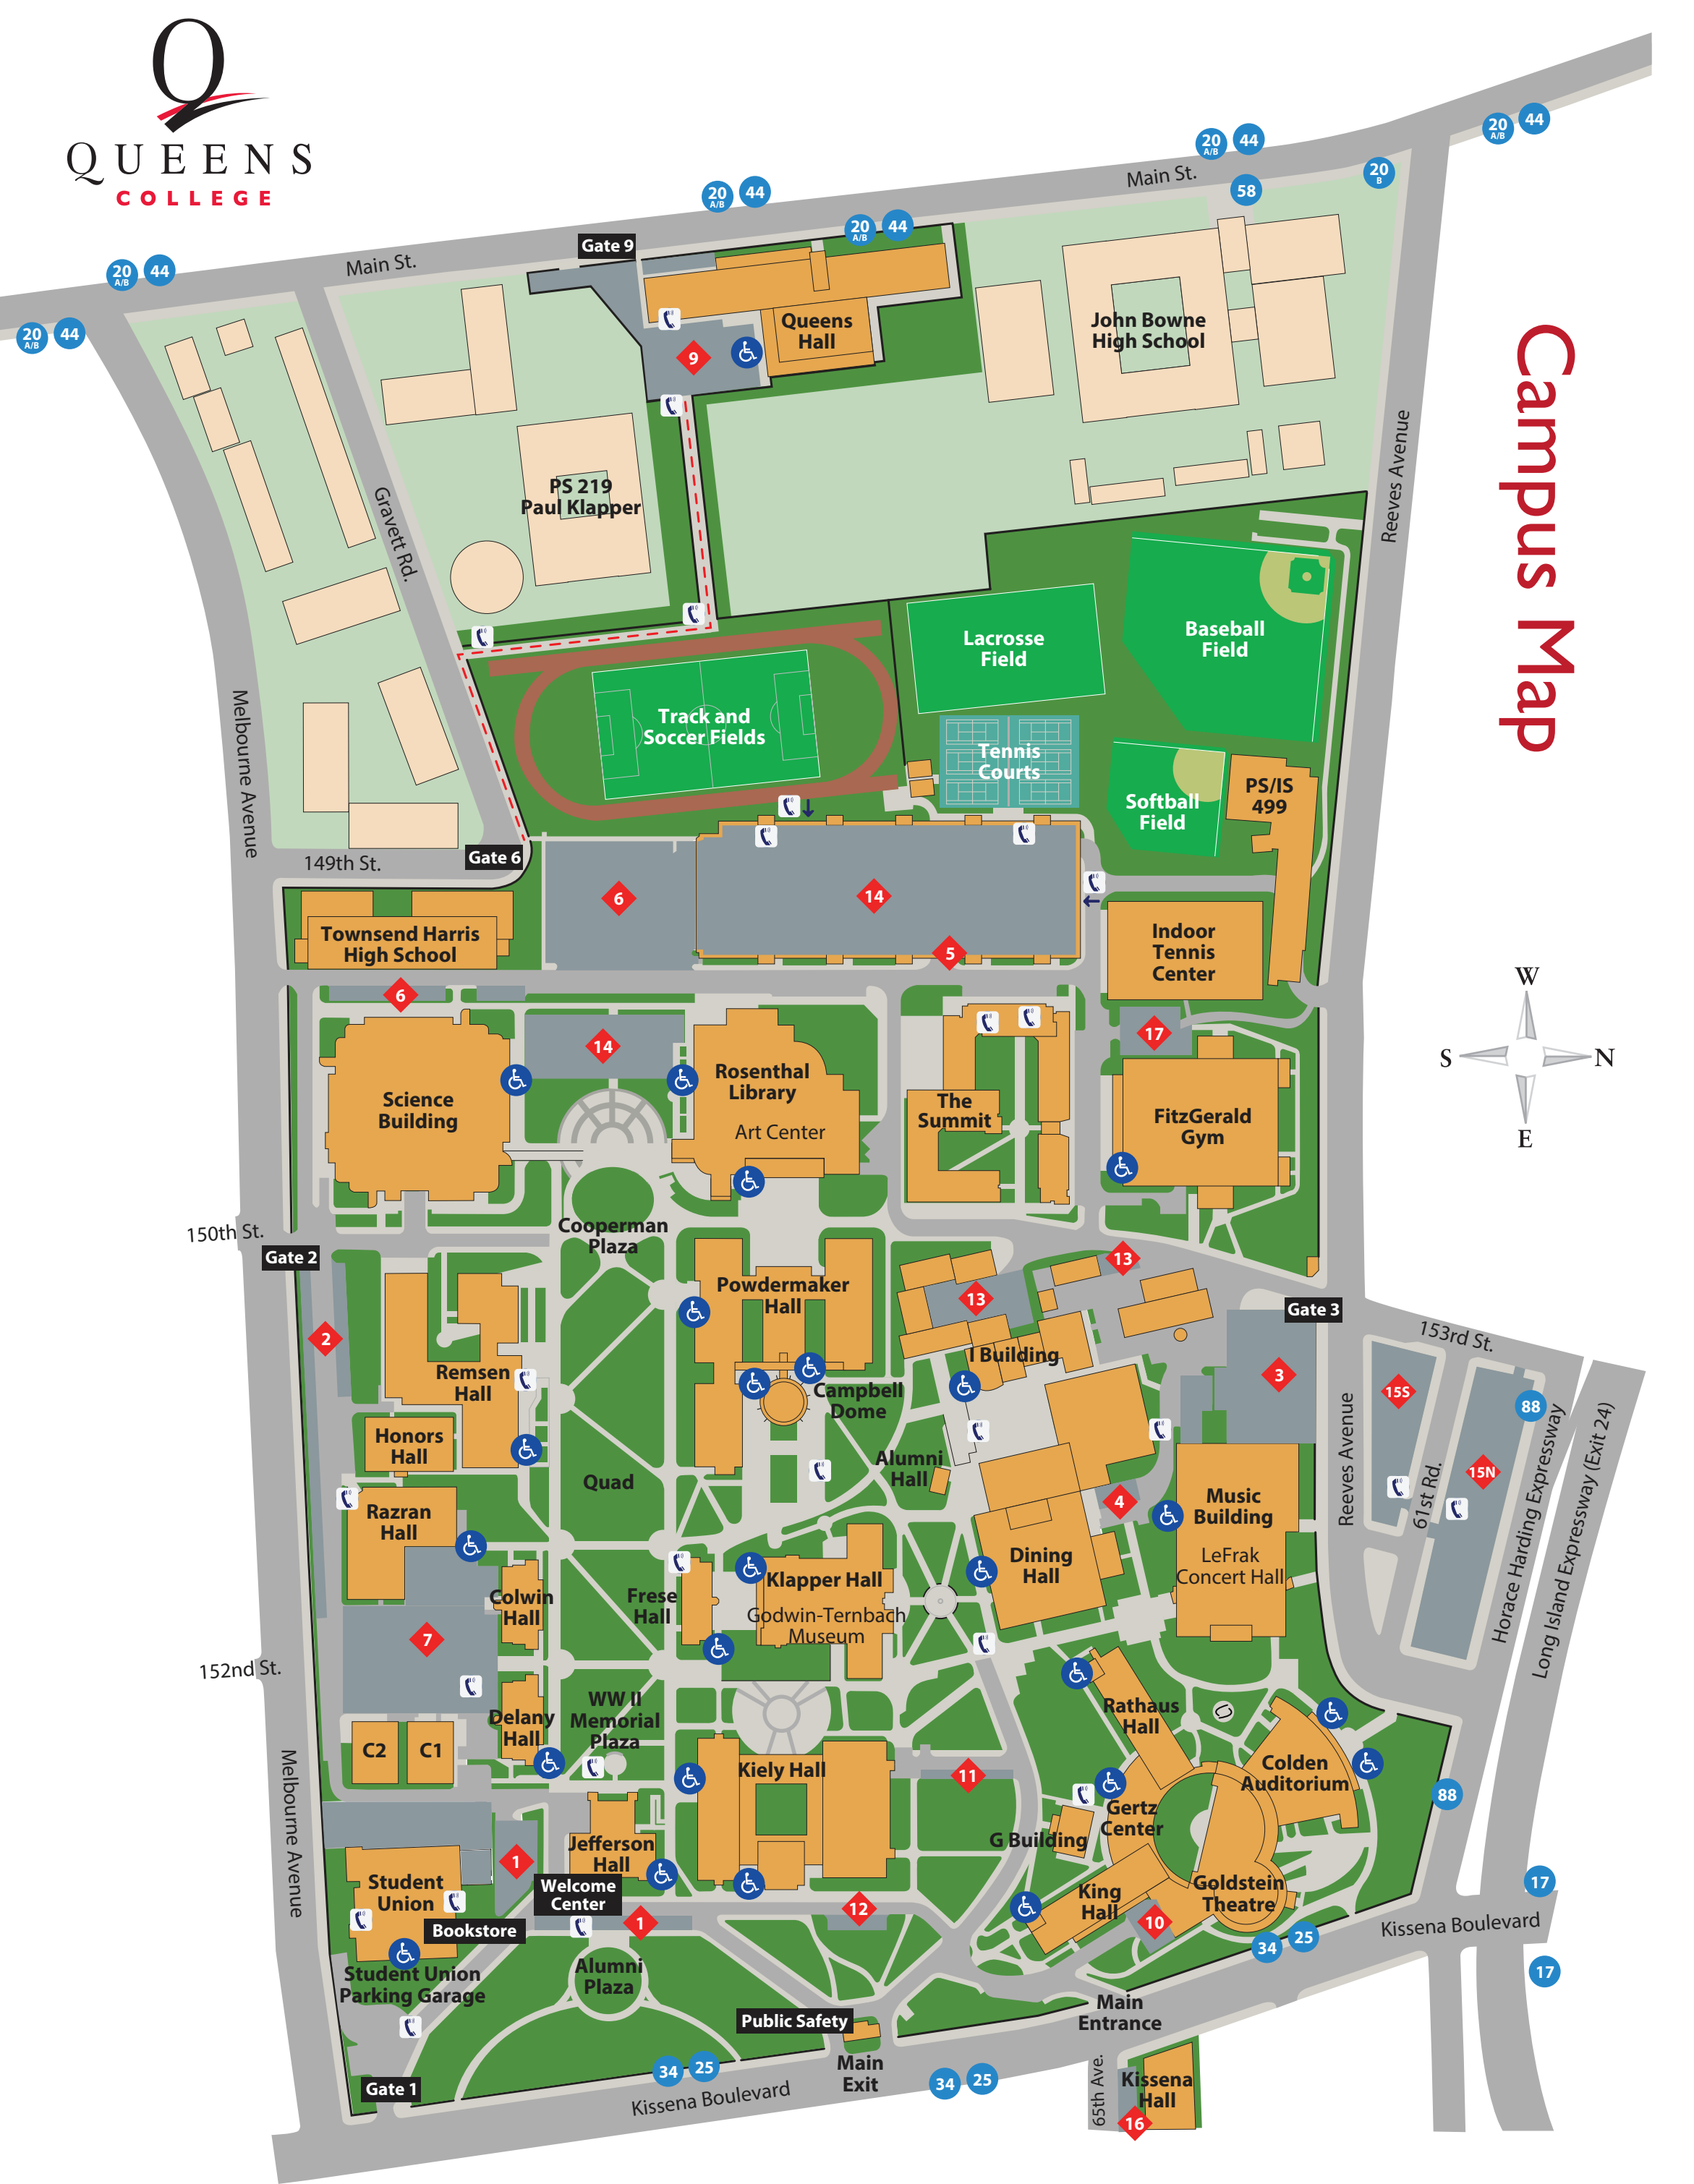

Campus Map

Building Abbreviations

Alumni Hall	AE	Delany Hall	DY	I Building	IB	Queens Hall	QH
Campbell Dome	DM	Dining Hall	DH	Jefferson Hall	JH	Rathaus Hall	RA
Colden Auditorium	CA	FitzGerald Gym	FG	Kiely Hall	KY	Razran Hall	RZ
Colwin Hall	CH	Frese Hall	FH	King Hall	KG	Remsen Hall	RE
Continuing Ed 1	C1	G Building	GB	Kissena Hall	KS	Rosenthal Library	RO
Continuing Ed 2	C2	Gertz Center	GC	Klapper Hall	KP	Science Building	SB
		Goldstein Theatre	GT	Music Building	MU	Student Union	SU
		Honors Hall	HH	Powdermaker Hall	PH	The Summit	

Key

QC Boundary	Accessibility Ramps	Parking Lots	Bus Routes	Emergency Phones
Buildings	Off Campus	Sidewalks	Roadways	Grassy Areas
		Athletics Fields	Parking Areas	